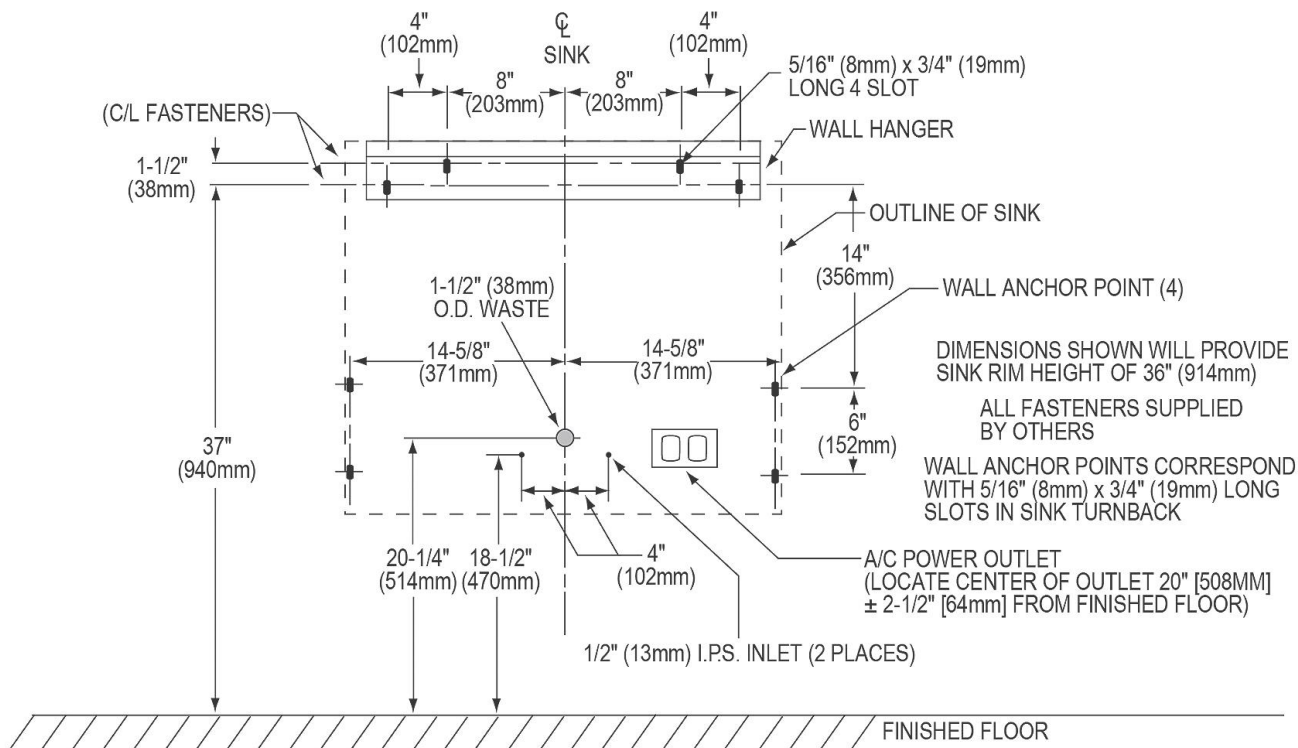

FIG. 1

SINGLE STATION ROUGH-IN

In keeping with our policy of continuing product improvement, Elkay reserves the right to change product specifications without notice. Please visit elkay.com for the most current version of Elkay product specification sheets. This specification describes an Elkay product with design, quality, and functional benefits to the user. When making a comparison of other producers' offerings, be certain these features are not overlooked.