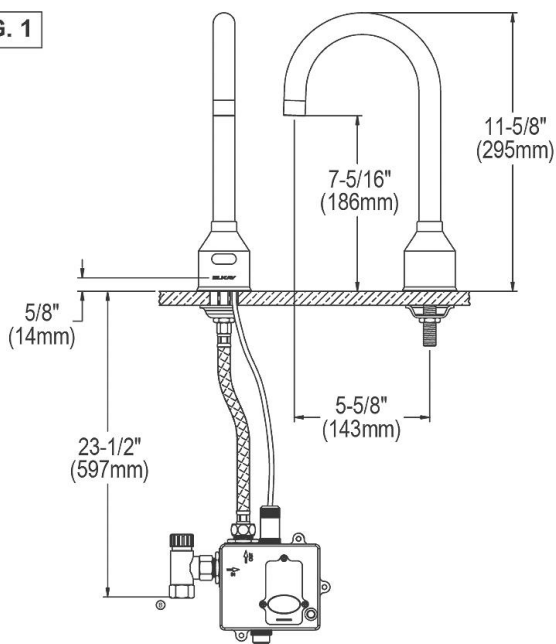

LKB721C SENSOR FAUCET