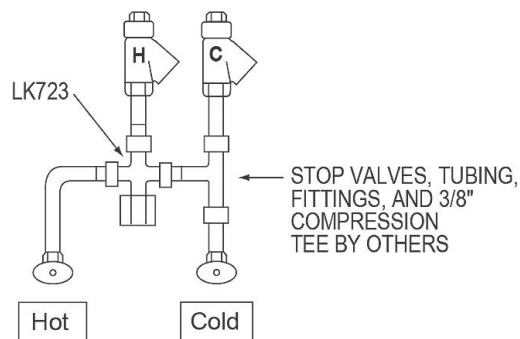

**FIG. 1**

**LKB721C SENSOR FAUCET**

**SINGLE STATION ROUGH-IN**

**FIG. 2**

**LKB721C SENSOR FAUCET WITH LK723 THERMOSTATIC MIXING VALVE**

In keeping with our policy of continuing product improvement, Elkay reserves the right to change product specifications without notice. Please visit [elkay.com](http://elkay.com) for the most current version of Elkay product specification sheets. This specification describes an Elkay product with design, quality, and functional benefits to the user. When making a comparison of other producers' offerings, be certain these features are not overlooked.